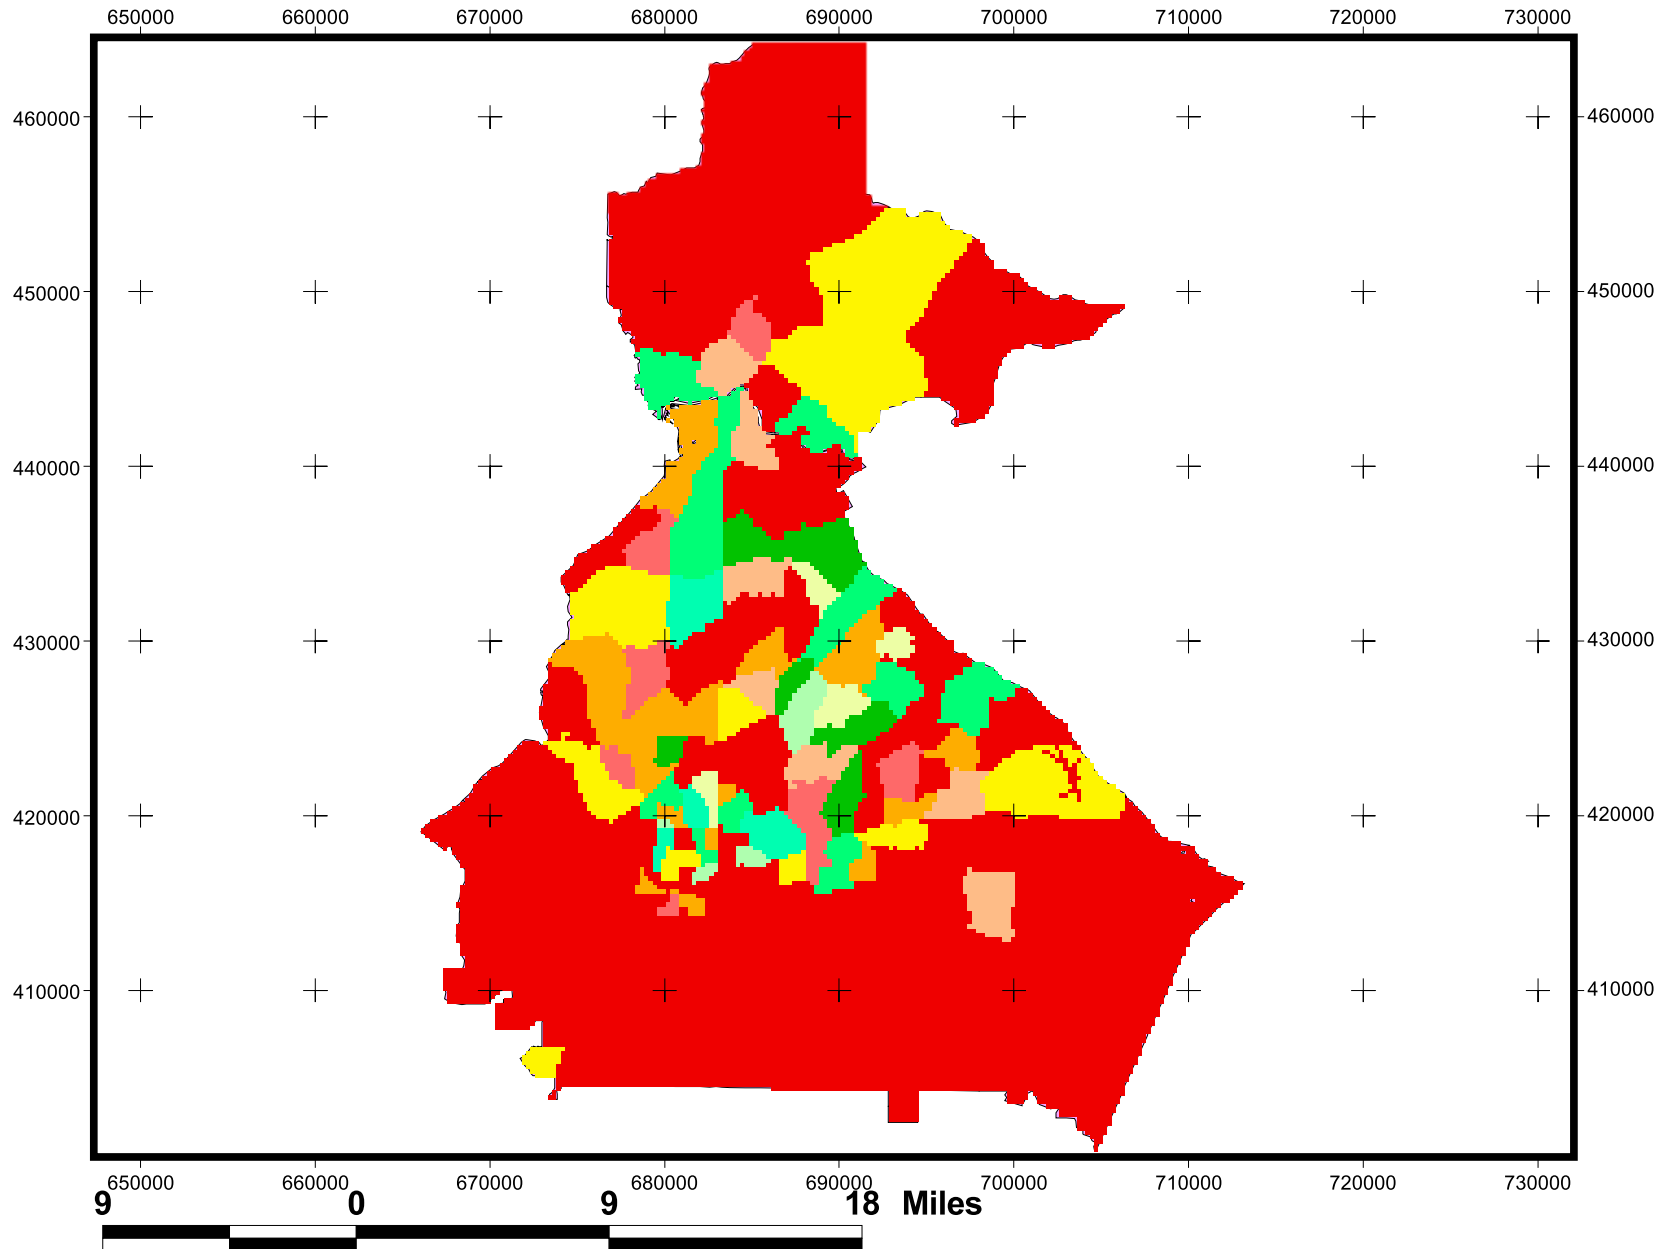

# Layout of Reclassify the distance theme

Date: 14/7/07

Reclass of Distance to Stores.shp

# Map customar suitability