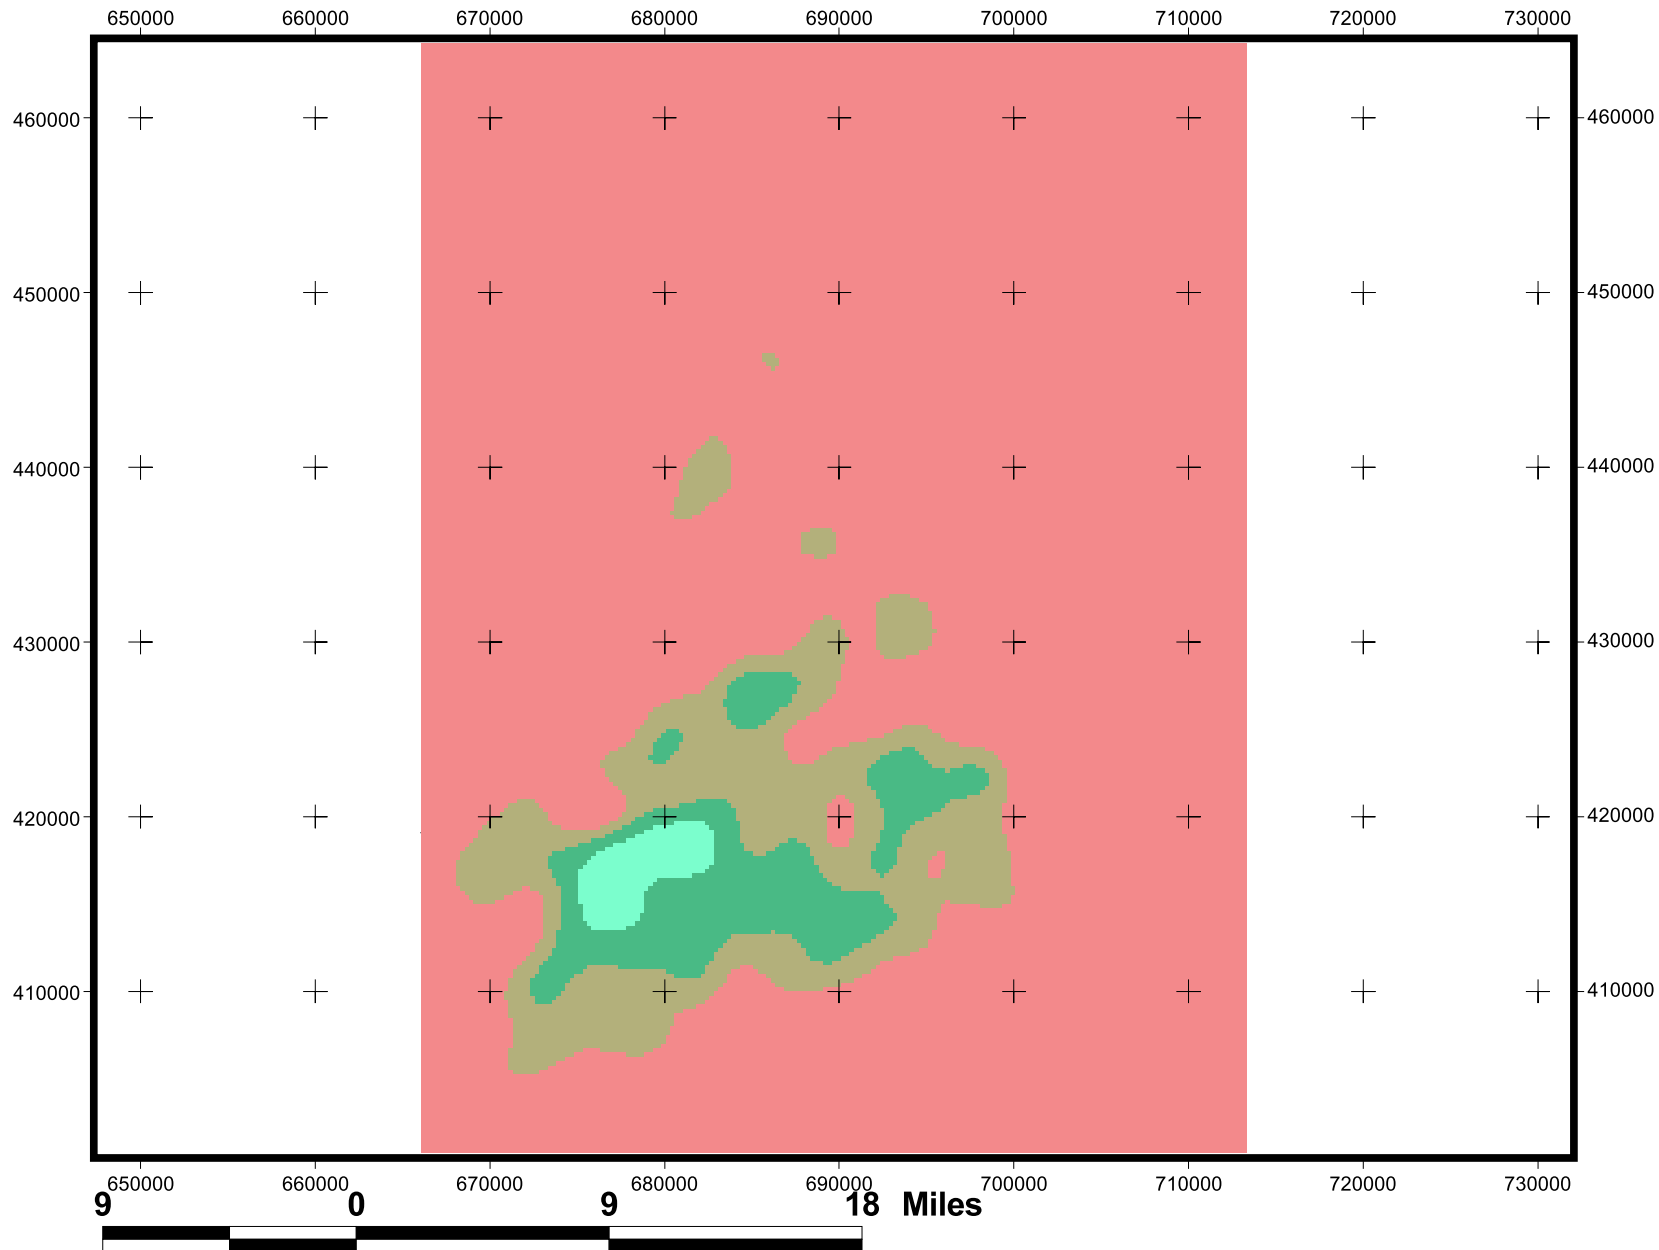

# Map population suitability

น.ส.แพรว เทศทับ ID 50450063

Date: 14/7/07

Reclass of Density from Pop.shp

1

4

5

7

No Data

Lifestyle.shp

## Map Calculation 1

# Map customar suitability